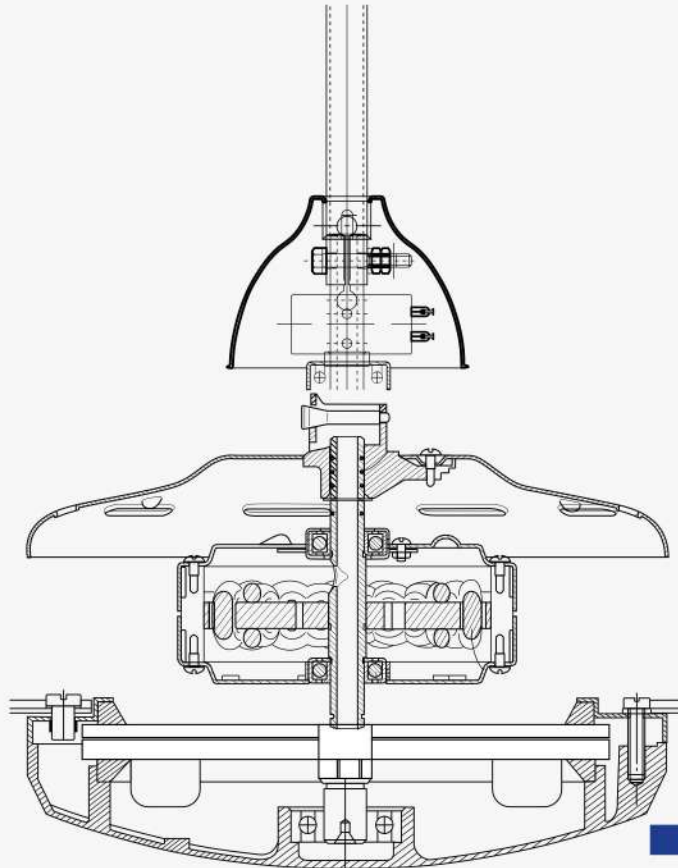

ANEXA 24 x 7 CUSTOMER CARE

1800-123-9910
(Toll Free)

For more info.

9711184417

9205297875

info.girirajenterprises.co.in

girirajenterprisesmanufacturer

girirajenterprisesince1997

girirajenterprisesmanufacturers