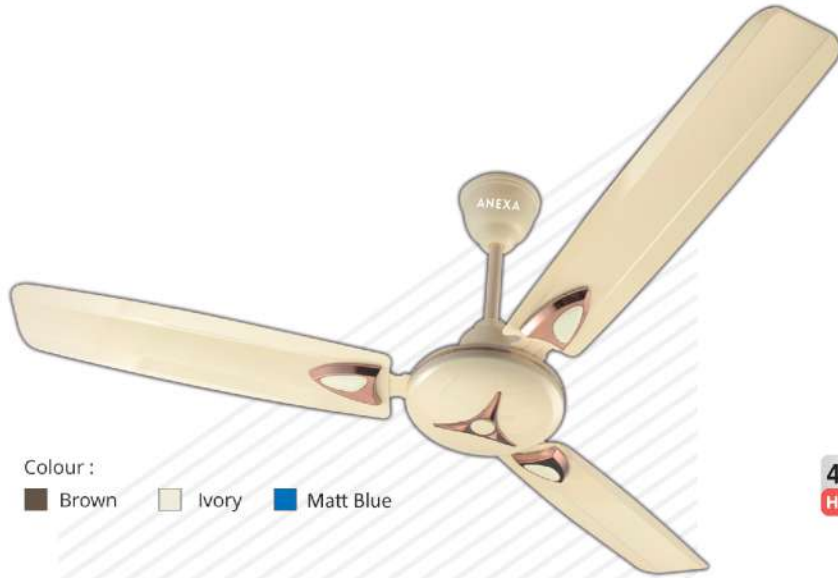

Ivory

White

SALIENT FEATURES

METALLIC FINISH

HIGH AIR DELIVERY

DOUBLE BALL BEARING

SURGE TESTED

COPPER WINDED MOTOR

LOW VOLTAGE

HIGH SPEED

**STELLAR**

Size : 48" (1200 mm)

Colour :

Brown

Ivory

Matt Blue